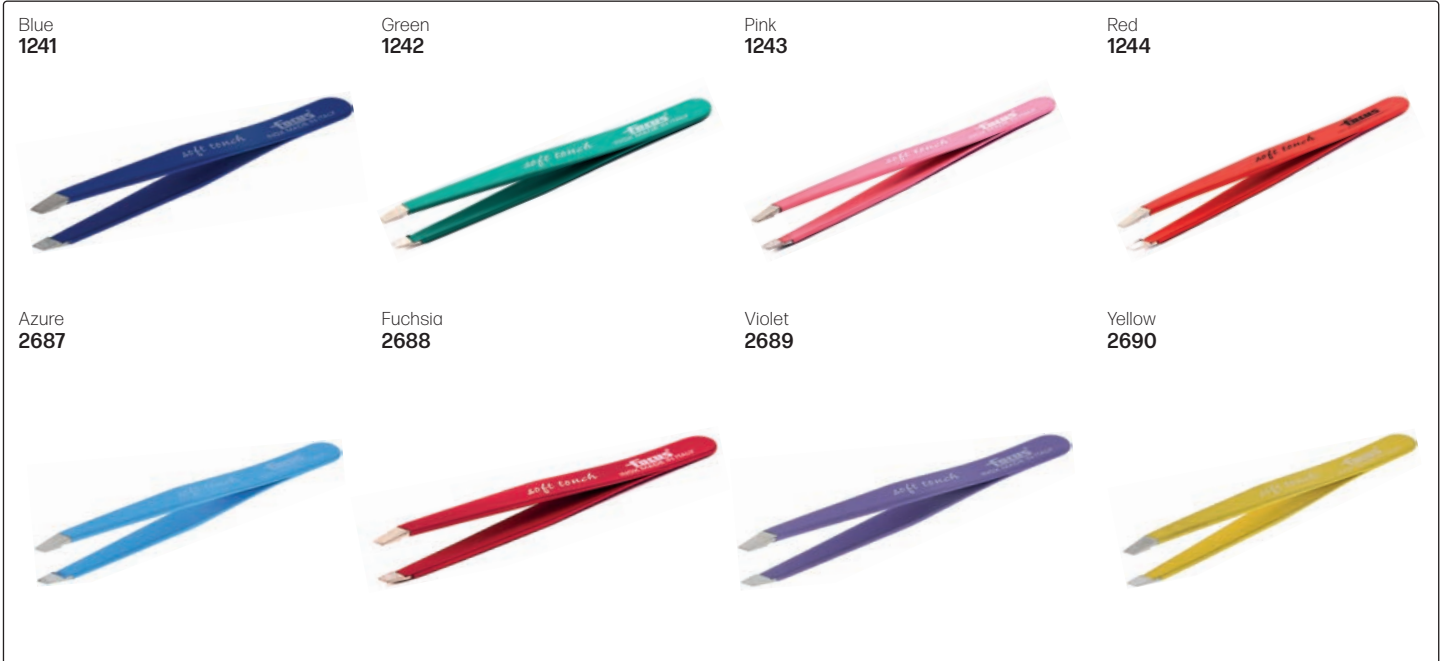

FOCUS SLANT TWEEZERS - Soft touch, rubberized layer. Colorful coating provides protection against allergies.