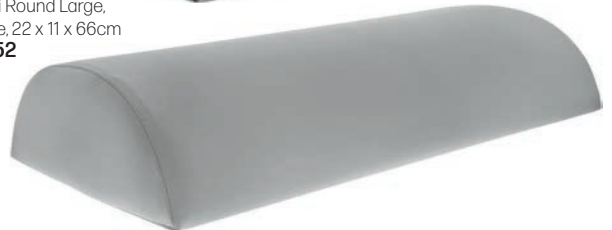

3839

BOLSTER CUSHIONS

Full Round, Large
White, 22 x 66cm
17049

Full Round, Medium
Grey, 15 x 66cm
17050

Semi Round, Medium
Grey, 15 x 7.5 x 66cm
17051

Semi Round Large,
White, 22 x 11 x 66cm
17052

BOOSTER CUSHION
black
2252