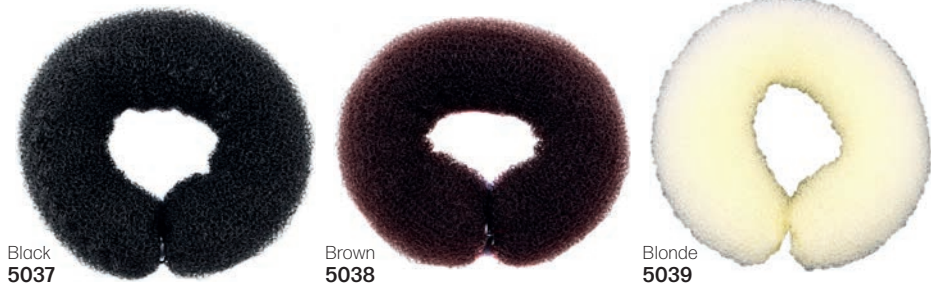

Donut, 8.5cm