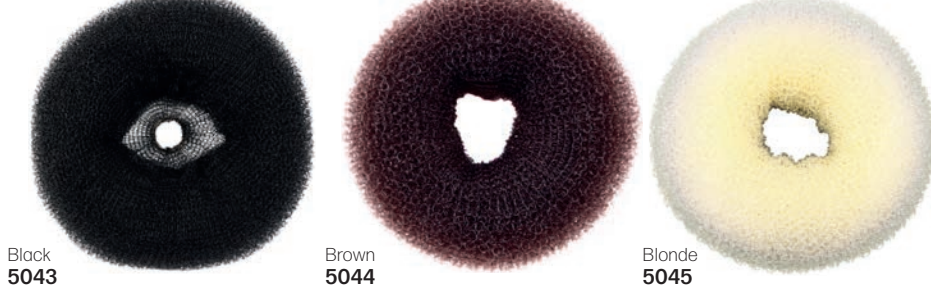

Jumbo Bun Ring, 18cm

Crown Lift Pad 7428

Halo Pad For Buns 7429

Candy Color Hair Bun Tubs

- Mini, 30 pieces 10626
- Midi, 16 pieces 10627
- Maxi, 12 pieces 10628

Bun Design for Easy Installation

- 120mm
- Black 8900
- Brown 8901
- Blonde 8902
- 150mm
- Black 8903
- Brown 8904
- Blonde 8905