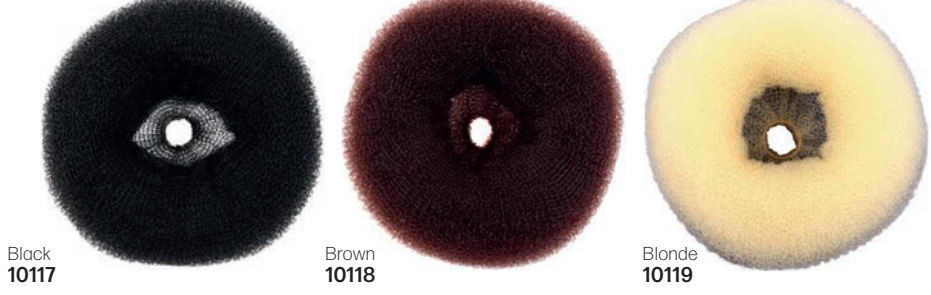

Jumbo Bun Ring, 18cm

Crown Lift Pad 7428

Halo Pad For Buns 7429

Candy Color Hair Bun Tubs

- Mini, 30 pieces 10626
- Midi, 16 pieces 10627
- Maxi, 12 pieces 10628

Bun Design for Easy Installation

- 120mm
- Black 8900
- Brown 8901
- Blonde 8902
- 150mm
- Black 8903
- Brown 8904
- Blonde 8905